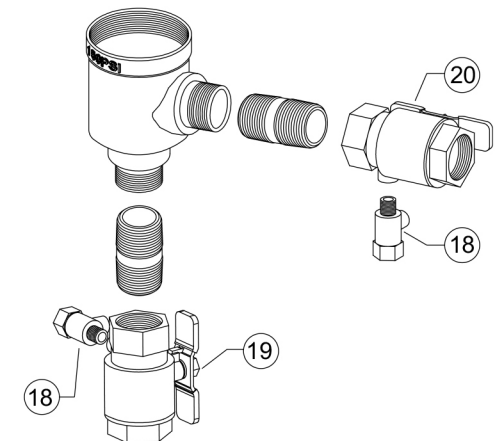

MODEL 720A

Pressure Vacuum Breakers - 1-1/4" to 2"

Repair Kit Components		1-1/4" - 2"	
Item #	Item Description	RK2-720A	RK114-720A-BONNET
1	Screw, Canopy		•
2	Canopy		•
3	Retainer Ring		•
4	Bonnet		•
5	Washer, Bonnet	•	
6	O-Ring, Bonnet	•	
7	Load Nut and Guide	•	
8	Load Washer	•	
9	Disc, Upper	•	
10	Poppet	•	
11	Spring	•	
12	Screw, Spider	•	
13	Washer, Lower Disc	•	
14	Disc, Lower	•	
15	Washer, Spider	•	
16	Guide Spider	•	
17	Nut, Hex	•	

Whole Goods (Available for individual sale)				
Item #	Item Description	1-1/4"	1-1/2"	2"
18	Test Cock		14-860XL	
19	Ball Valve, Tapped	114-850T	112-850T	2-850T

Item No.	Repair Kit Description
	1-1/4" - 2"
RK2-720A	Complete Repair Kit, 1-1/4 - 2" 720A
RK114-720A-BONNET	Bonnet Repair Kit, 1-1/4 - 2" 720A