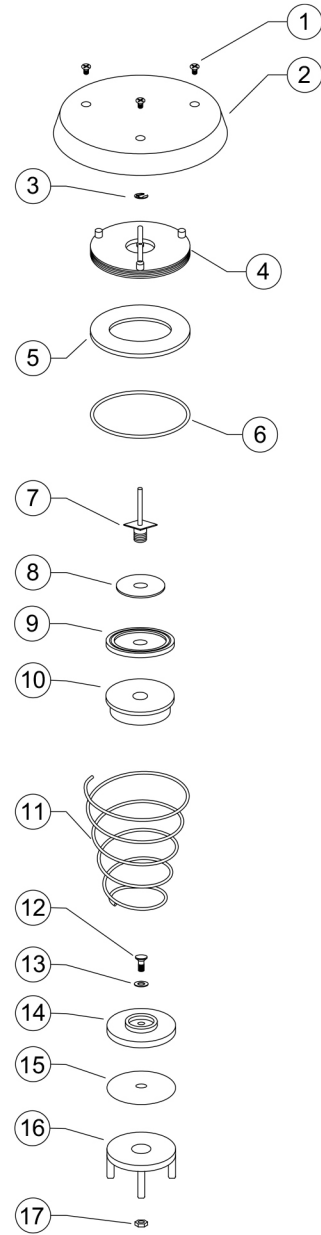

MODEL 720A

Pressure Vacuum Breakers - 1-1/4" to 2"

Repair Kit Components		1-1/4" - 2"	
Item #	Item Description	RK2-720A	RK114-720A-BONNET
1	Screw, Canopy		•
2	Canopy		•
3	Retainer Ring		•
4	Bonnet		•
5	Washer, Bonnet	•	
6	O-Ring, Bonnet	•	
7	Load Nut and Guide	•	
8	Load Washer	•	
9	Disc, Upper	•	
10	Poppet	•	
11	Spring	•	
12	Screw, Spider	•	
13	Washer, Lower Disc	•	
14	Disc, Lower	•	
15	Washer, Spider	•	
16	Guide Spider	•	
17	Nut, Hex	•	

Whole Goods (Available for individual sale)				
Item #	Item Description	1-1/4"	1-1/2"	2"
18	Test Cock		14-860XL	
19	Ball Valve, Tapped	114-850T	112-850T	2-850T

Item No.	Repair Kit Description
	1-1/4" - 2"
RK2-720A	Complete Repair Kit, 1-1/4 - 2" 720A
RK114-720A-BONNET	Bonnet Repair Kit, 1-1/4 - 2" 720A