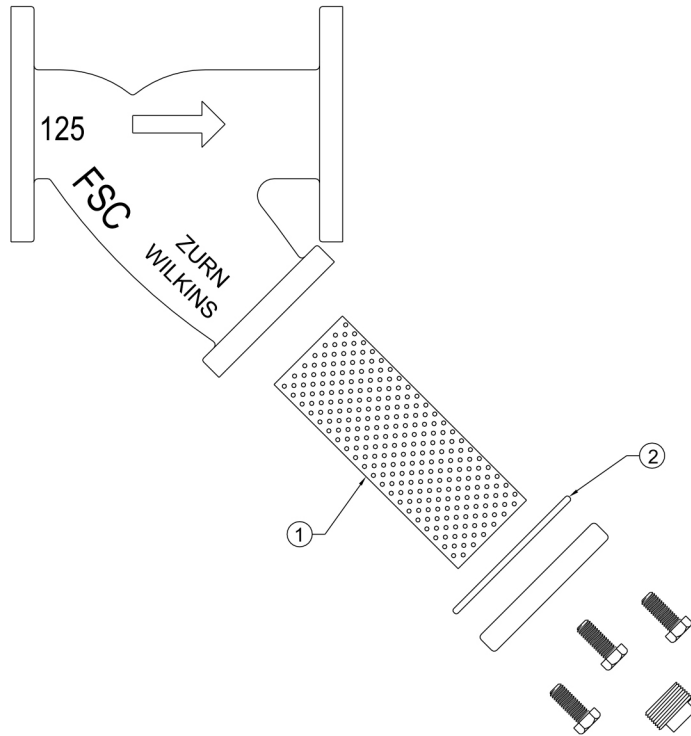

MODEL FSC

Ductile Iron Wye Type Strainer – 2-1/2" to 10"

| Repair Kit Components | | Complete Repair Kits | | | | | |
|-----------------------|------------------|----------------------|---------|---------|---------|---------|----------|
| | | 2-1/2" | 3" | 4" | 6" | 8" | 10" |
| Item # | Item Description | RK212-FSC | RK3-FSC | RK4-FSC | RK6-FSC | RK8-FSC | RK10-FSC |
| 1 | Screen | ● | ● | ● | ● | ● | ● |
| 2 | Gasket | ● | ● | ● | ● | ● | ● |
| | O-Ring, Cover | | | ● | ● | ● | ● |