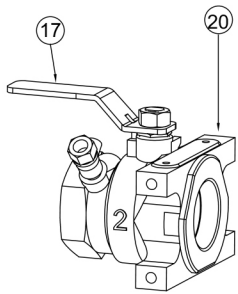

# MODEL 350XL and 350

**Double Check** – Backflow Preventers 1-1/4" to 2"

Parts Drawing

## Double Check – Backflow Preventers 1-1/4" to 2"

Repair Kit Components		1-1/4"		1-1/2"		2"		1-1/4" - 2"				
Item #	Item Description	RK114-375XLBVHD	RK114-375BVHD	RK112-375XLBVHD	RK112-375BVHD	RK2-375XLBVHD	RK2-375BVHD	RK114-350	RK114-350R	RK114-350V	RK114-350-375BOF	RK114-350-375FLUSH
1	Pressure Vessel									●		
2	O-Ring, Ball Valve							● (x2)	● (x2)	● (x2)	● (x2)	● (x2)
3	Sleeve									●		
4	O-Ring, Sleeve/#1 Seat							● (x2)	● (x2)	● (x2)	●	●
5	Bolt, Sleeve									● (x4)		
6	Test Cocks									● (x3)		
7	Seat #1							●		●		
8	Spring Retainer #1							●		●		
9	Bolt, Seat							● (x2)		● (x2)		
10	Seal Retainer							● (x2)		● (x2)		
11	Seal Washer							● (x2)	● (x2)	● (x2)		
12	Poppet							● (x2)		● (x2)		
13	O-Ring, #2 Seat							●	●	●		
14	Seat #2							●		●		
15	Spring							● (x2)		● (x2)		
16	Spring Retainer #2							●		●		
17	Green Ball Valve Handle and Nut	● (x2)		● (x2)		● (x2)						
	Blue Ball Valve Handle and Nut		● (x2)		● (x2)		● (x2)					
18	Housing, Blow-Out/Flush										●	●
	Flush Hose Assembly											●
19	Test Cock Cap Plug									● (x3)		

Whole Goods (Available for individual sale)			
Item #	Item Description	1-1/4"	2"
6	Test Cock		14-860XL
20	Inlet Ball Valve, 350XL	374-48AXL	375-48AXL
	Inlet Ball Valve, 350	374-48A	375-48A
21	Outlet Ball Valve, 350XL	374-48BXL	375-48BXL
	Outlet Ball Valve, 350	374-48B	375-48B