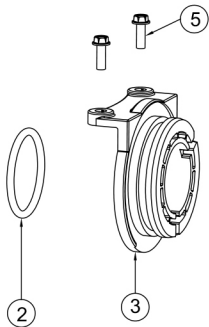

# MODEL 350XL and 350

**Double Check** – Backflow Preventers 1-1/4" to 2"

Parts Drawing

## Double Check – Backflow Preventers 1-1/4" to 2"

Repair Kit Components		1-1/4"		1-1/2"		2"		1-1/4" - 2"				
Item #	Item Description	RK114-375XLBVHD	RK114-375BVHD	RK112-375XLBVHD	RK112-375BVHD	RK2-375XLBVHD	RK2-375BVHD	RK114-350	RK114-350R	RK114-350V	RK114-350-375BOF	RK114-350-375FLUSH
1	Pressure Vessel									●		
2	O-Ring, Ball Valve							● (x2)	● (x2)	● (x2)	● (x2)	● (x2)
3	Sleeve									●		
4	O-Ring, Sleeve/#1 Seat							● (x2)	● (x2)	● (x2)	●	●
5	Bolt, Sleeve									● (x4)		
6	Test Cocks									● (x3)		
7	Seat #1							●		●		
8	Spring Retainer #1							●		●		
9	Bolt, Seat							● (x2)		● (x2)		
10	Seal Retainer							● (x2)		● (x2)		
11	Seal Washer							● (x2)	● (x2)	● (x2)		
12	Poppet							● (x2)		● (x2)		
13	O-Ring, #2 Seat							●	●	●		
14	Seat #2							●		●		
15	Spring							● (x2)		● (x2)		
16	Spring Retainer #2							●		●		
17	Green Ball Valve Handle and Nut	● (x2)		● (x2)		● (x2)						
	Blue Ball Valve Handle and Nut		● (x2)		● (x2)		● (x2)					
18	Housing, Blow-Out/Flush										●	●
	Flush Hose Assembly											●
19	Test Cock Cap Plug									● (x3)		

Whole Goods (Available for individual sale)			
Item #	Item Description	1-1/4"	2"
6	Test Cock		14-860XL
20	Inlet Ball Valve, 350XL	374-48AXL	375-48AXL
	Inlet Ball Valve, 350	374-48A	375-48A
21	Outlet Ball Valve, 350XL	374-48BXL	375-48BXL
	Outlet Ball Valve, 350	374-48B	375-48B

Item No.	Repair Kit Description
<b>2"</b>	
RK2-375XLBVHD	Green Ball Valve Handle Repair Kit, 2" 350XL
RK2-375BVHD	Blue Ball Valve Handle Repair Kit, 2" 350
<b>1-1/4" - 2"</b>	
RK114-350	Check Repair Kit, 1-1/4" - 2" 350XL and 350
RK114-350R	Rubber Repair Kit, 1-1/4" - 2" 350XL and 350
RK114-350V	Complete Pressure Vessel Repair Kit, 1-1/4" - 2" 350XL and 350
RK114-350BOF	Blow-Out Fitting Repair Kit, 1-1/4" - 2" 350XL and 350
RK114-350FLUSH	Flush Kit, 1-1/4" - 2" 350XL and 350