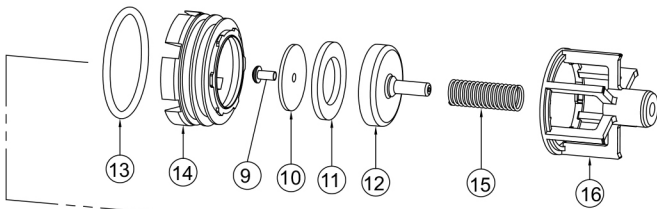

# MODEL 350XL and 350

**Double Check** – Backflow Preventers 1-1/4" to 2"

Parts Drawing

## Double Check – Backflow Preventers 1-1/4" to 2"

Repair Kit Components		1-1/4"		1-1/2"		2"		1-1/4" - 2"				
Item #	Item Description	RK114-375XLBVHD	RK114-375BVHD	RK112-375XLBVHD	RK112-375BVHD	RK2-375XLBVHD	RK2-375BVHD	RK114-350	RK114-350R	RK114-350V	RK114-350-375BOF	RK114-350-375FLUSH
1	Pressure Vessel									●		
2	O-Ring, Ball Valve							● (x2)	● (x2)	● (x2)	● (x2)	● (x2)
3	Sleeve									●		
4	O-Ring, Sleeve/#1 Seat							● (x2)	● (x2)	● (x2)	●	●
5	Bolt, Sleeve									● (x4)		
6	Test Cocks									● (x3)		
7	Seat #1							●		●		
8	Spring Retainer #1							●		●		
9	Bolt, Seat							● (x2)		● (x2)		
10	Seal Retainer							● (x2)		● (x2)		
11	Seal Washer							● (x2)	● (x2)	● (x2)		
12	Poppet							● (x2)		● (x2)		
13	O-Ring, #2 Seat							●	●	●		
14	Seat #2							●		●		
15	Spring							● (x2)		● (x2)		
16	Spring Retainer #2							●		●		
17	Green Ball Valve Handle and Nut	● (x2)		● (x2)		● (x2)						
	Blue Ball Valve Handle and Nut		● (x2)		● (x2)		● (x2)					
18	Housing, Blow-Out/Flush										●	●
	Flush Hose Assembly											●
19	Test Cock Cap Plug									● (x3)		

Whole Goods (Available for individual sale)			
Item #	Item Description	1-1/4"	2"
6	Test Cock		14-860XL
20	Inlet Ball Valve, 350XL	374-48AXL	375-48AXL
	Inlet Ball Valve, 350	374-48A	375-48A
21	Outlet Ball Valve, 350XL	374-48BXL	375-48BXL
	Outlet Ball Valve, 350	374-48B	375-48B

Item No.	Repair Kit Description
<b>2"</b>	
RK2-375XLBVHD	Green Ball Valve Handle Repair Kit, 2" 350XL
RK2-375BVHD	Blue Ball Valve Handle Repair Kit, 2" 350
<b>1-1/4" - 2"</b>	
RK114-350	Check Repair Kit, 1-1/4" - 2" 350XL and 350
RK114-350R	Rubber Repair Kit, 1-1/4" - 2" 350XL and 350
RK114-350V	Complete Pressure Vessel Repair Kit, 1-1/4" - 2" 350XL and 350
RK114-350BOF	Blow-Out Fitting Repair Kit, 1-1/4" - 2" 350XL and 350
RK114-350FLUSH	Flush Kit, 1-1/4" - 2" 350XL and 350