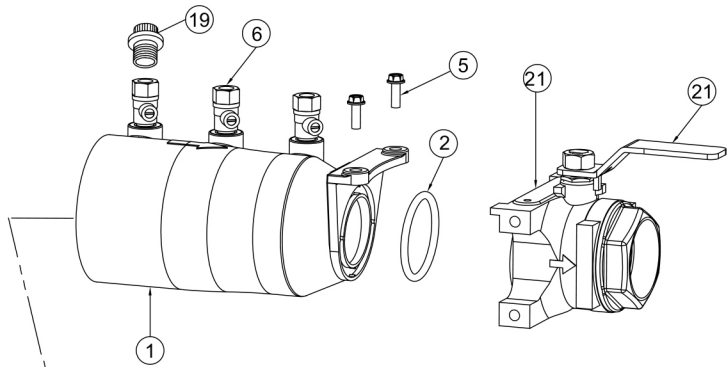

# MODEL 350XL and 350

**Double Check** – Backflow Preventers 1-1/4" to 2"

Parts Drawing

## Double Check – Backflow Preventers 1-1/4" to 2"

Repair Kit Components		1-1/4"		1-1/2"		2"		1-1/4" - 2"				
Item #	Item Description	RK114-375XLBVHD	RK114-375BVHD	RK112-375XLBVHD	RK112-375BVHD	RK2-375XLBVHD	RK2-375BVHD	RK114-350	RK114-350R	RK114-350V	RK114-350-375BOF	RK114-350-375FLUSH
1	Pressure Vessel									●		
2	O-Ring, Ball Valve							● (x2)	● (x2)	● (x2)	● (x2)	● (x2)
3	Sleeve									●		
4	O-Ring, Sleeve/#1 Seat							● (x2)	● (x2)	● (x2)	●	●
5	Bolt, Sleeve									● (x4)		
6	Test Cocks									● (x3)		
7	Seat #1							●		●		
8	Spring Retainer #1							●		●		
9	Bolt, Seat							● (x2)		● (x2)		
10	Seal Retainer							● (x2)		● (x2)		
11	Seal Washer							● (x2)	● (x2)	● (x2)		
12	Poppet							● (x2)		● (x2)		
13	O-Ring, #2 Seat							●	●	●		
14	Seat #2							●		●		
15	Spring							● (x2)		● (x2)		
16	Spring Retainer #2							●		●		
17	Green Ball Valve Handle and Nut	● (x2)		● (x2)		● (x2)						
	Blue Ball Valve Handle and Nut		● (x2)		● (x2)		● (x2)					
18	Housing, Blow-Out/Flush										●	●
	Flush Hose Assembly											●
19	Test Cock Cap Plug									● (x3)		

Whole Goods (Available for individual sale)			
Item #	Item Description	1-1/4"	2"
6	Test Cock		14-860XL
20	Inlet Ball Valve, 350XL	374-48AXL	375-48AXL
	Inlet Ball Valve, 350	374-48A	375-48A
21	Outlet Ball Valve, 350XL	374-48BXL	375-48BXL
	Outlet Ball Valve, 350	374-48B	375-48B