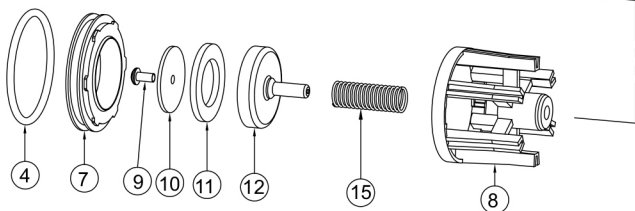

# MODEL 350XL and 350

**Double Check** – Backflow Preventers 1-1/4" to 2"

Parts Drawing

## Double Check – Backflow Preventers 1-1/4" to 2"

Repair Kit Components		1-1/4"		1-1/2"		2"		1-1/4" - 2"				
Item #	Item Description	RK114-375XLBVHD	RK114-375BVHD	RK112-375XLBVHD	RK112-375BVHD	RK2-375XLBVHD	RK2-375BVHD	RK114-350	RK114-350R	RK114-350V	RK114-350-375BOF	RK114-350-375FLUSH
1	Pressure Vessel									●		
2	O-Ring, Ball Valve							● (x2)	● (x2)	● (x2)	● (x2)	● (x2)
3	Sleeve									●		
4	O-Ring, Sleeve/#1 Seat							● (x2)	● (x2)	● (x2)	●	●
5	Bolt, Sleeve									● (x4)		
6	Test Cocks									● (x3)		
7	Seat #1							●		●		
8	Spring Retainer #1							●		●		
9	Bolt, Seat							● (x2)		● (x2)		
10	Seal Retainer							● (x2)		● (x2)		
11	Seal Washer							● (x2)	● (x2)	● (x2)		
12	Poppet							● (x2)		● (x2)		
13	O-Ring, #2 Seat							●	●	●		
14	Seat #2							●		●		
15	Spring							● (x2)		● (x2)		
16	Spring Retainer #2							●		●		
17	Green Ball Valve Handle and Nut	● (x2)		● (x2)		● (x2)						
	Blue Ball Valve Handle and Nut		● (x2)		● (x2)		● (x2)					
18	Housing, Blow-Out/Flush										●	●
	Flush Hose Assembly											●
19	Test Cock Cap Plug									● (x3)		

Whole Goods (Available for individual sale)			
Item #	Item Description	1-1/4"	2"
6	Test Cock		14-860XL
20	Inlet Ball Valve, 350XL	374-48AXL	375-48AXL
	Inlet Ball Valve, 350	374-48A	375-48A
21	Outlet Ball Valve, 350XL	374-48BXL	375-48BXL
	Outlet Ball Valve, 350	374-48B	375-48B