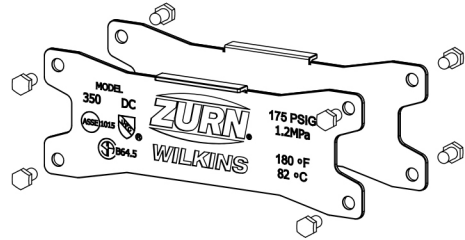

# MODEL 350XL and 350

**Double Check** – Backflow Preventers 1-1/4" to 2"

Parts Drawing

# MODEL 350XL and 350

## Double Check – Backflow Preventers 1-1/4" to 2"

Repair Kit Components		1-1/4"		1-1/2"		2"		1-1/4" - 2"				
Item #	Item Description	RK114-375XLBVHD	RK114-375BVHD	RK112-375XLBVHD	RK112-375BVHD	RK2-375XLBVHD	RK2-375BVHD	RK114-350	RK114-350R	RK114-350V	RK114-350-375BOF	RK114-350-375FLUSH
1	Pressure Vessel									●		
2	O-Ring, Ball Valve							● (x2)	● (x2)	● (x2)	● (x2)	● (x2)
3	Sleeve									●		
4	O-Ring, Sleeve/#1 Seat							● (x2)	● (x2)	● (x2)	●	●
5	Bolt, Sleeve									● (x4)		
6	Test Cocks									● (x3)		
7	Seat #1							●		●		
8	Spring Retainer #1							●		●		
9	Bolt, Seat							● (x2)		● (x2)		
10	Seal Retainer							● (x2)		● (x2)		
11	Seal Washer							● (x2)	● (x2)	● (x2)		
12	Poppet							● (x2)		● (x2)		
13	O-Ring, #2 Seat							●	●	●		
14	Seat #2							●		●		
15	Spring							● (x2)		● (x2)		
16	Spring Retainer #2							●		●		
17	Green Ball Valve Handle and Nut	● (x2)		● (x2)		● (x2)						
	Blue Ball Valve Handle and Nut		● (x2)		● (x2)		● (x2)					
18	Housing, Blow-Out/Flush										●	●
	Flush Hose Assembly											●
19	Test Cock Cap Plug									● (x3)		

Whole Goods (Available for individual sale)			
Item #	Item Description	1-1/4"	2"
6	Test Cock		14-860XL
20	Inlet Ball Valve, 350XL	374-48AXL	375-48AXL
	Inlet Ball Valve, 350	374-48A	375-48A
21	Outlet Ball Valve, 350XL	374-48BXL	375-48BXL
	Outlet Ball Valve, 350	374-48B	375-48B