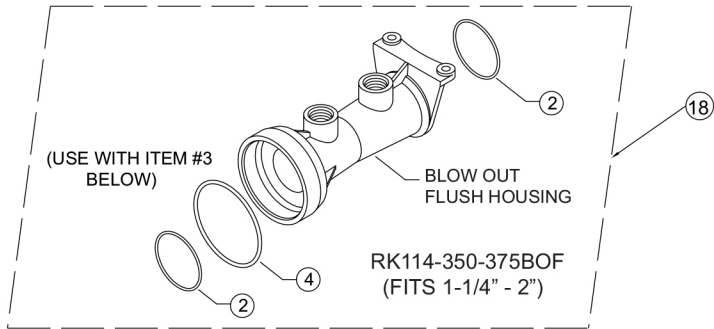

# MODEL 350XL and 350

**Double Check** – Backflow Preventers 1-1/4" to 2"

Parts Drawing

## Double Check – Backflow Preventers 1-1/4" to 2"

Repair Kit Components		1-1/4"		1-1/2"		2"		1-1/4" - 2"				
Item #	Item Description	RK114-375XLBVHD	RK114-375BVHD	RK112-375XLBVHD	RK112-375BVHD	RK2-375XLBVHD	RK2-375BVHD	RK114-350	RK114-350R	RK114-350V	RK114-350-375BOF	RK114-350-375FLUSH
1	Pressure Vessel									●		
2	O-Ring, Ball Valve							● (x2)	● (x2)	● (x2)	● (x2)	● (x2)
3	Sleeve									●		
4	O-Ring, Sleeve/#1 Seat							● (x2)	● (x2)	● (x2)	●	●
5	Bolt, Sleeve									● (x4)		
6	Test Cocks									● (x3)		
7	Seat #1							●		●		
8	Spring Retainer #1							●		●		
9	Bolt, Seat							● (x2)		● (x2)		
10	Seal Retainer							● (x2)		● (x2)		
11	Seal Washer							● (x2)	● (x2)	● (x2)		
12	Poppet							● (x2)		● (x2)		
13	O-Ring, #2 Seat							●	●	●		
14	Seat #2							●		●		
15	Spring							● (x2)		● (x2)		
16	Spring Retainer #2							●		●		
17	Green Ball Valve Handle and Nut	● (x2)		● (x2)		● (x2)						
	Blue Ball Valve Handle and Nut		● (x2)		● (x2)		● (x2)					
18	Housing, Blow-Out/Flush										●	●
	Flush Hose Assembly											●
19	Test Cock Cap Plug									● (x3)		

Whole Goods (Available for individual sale)			
Item #	Item Description	1-1/4"	2"
6	Test Cock		14-860XL
20	Inlet Ball Valve, 350XL	374-48AXL	375-48AXL
	Inlet Ball Valve, 350	374-48A	375-48A
21	Outlet Ball Valve, 350XL	374-48BXL	375-48BXL
	Outlet Ball Valve, 350	374-48B	375-48B