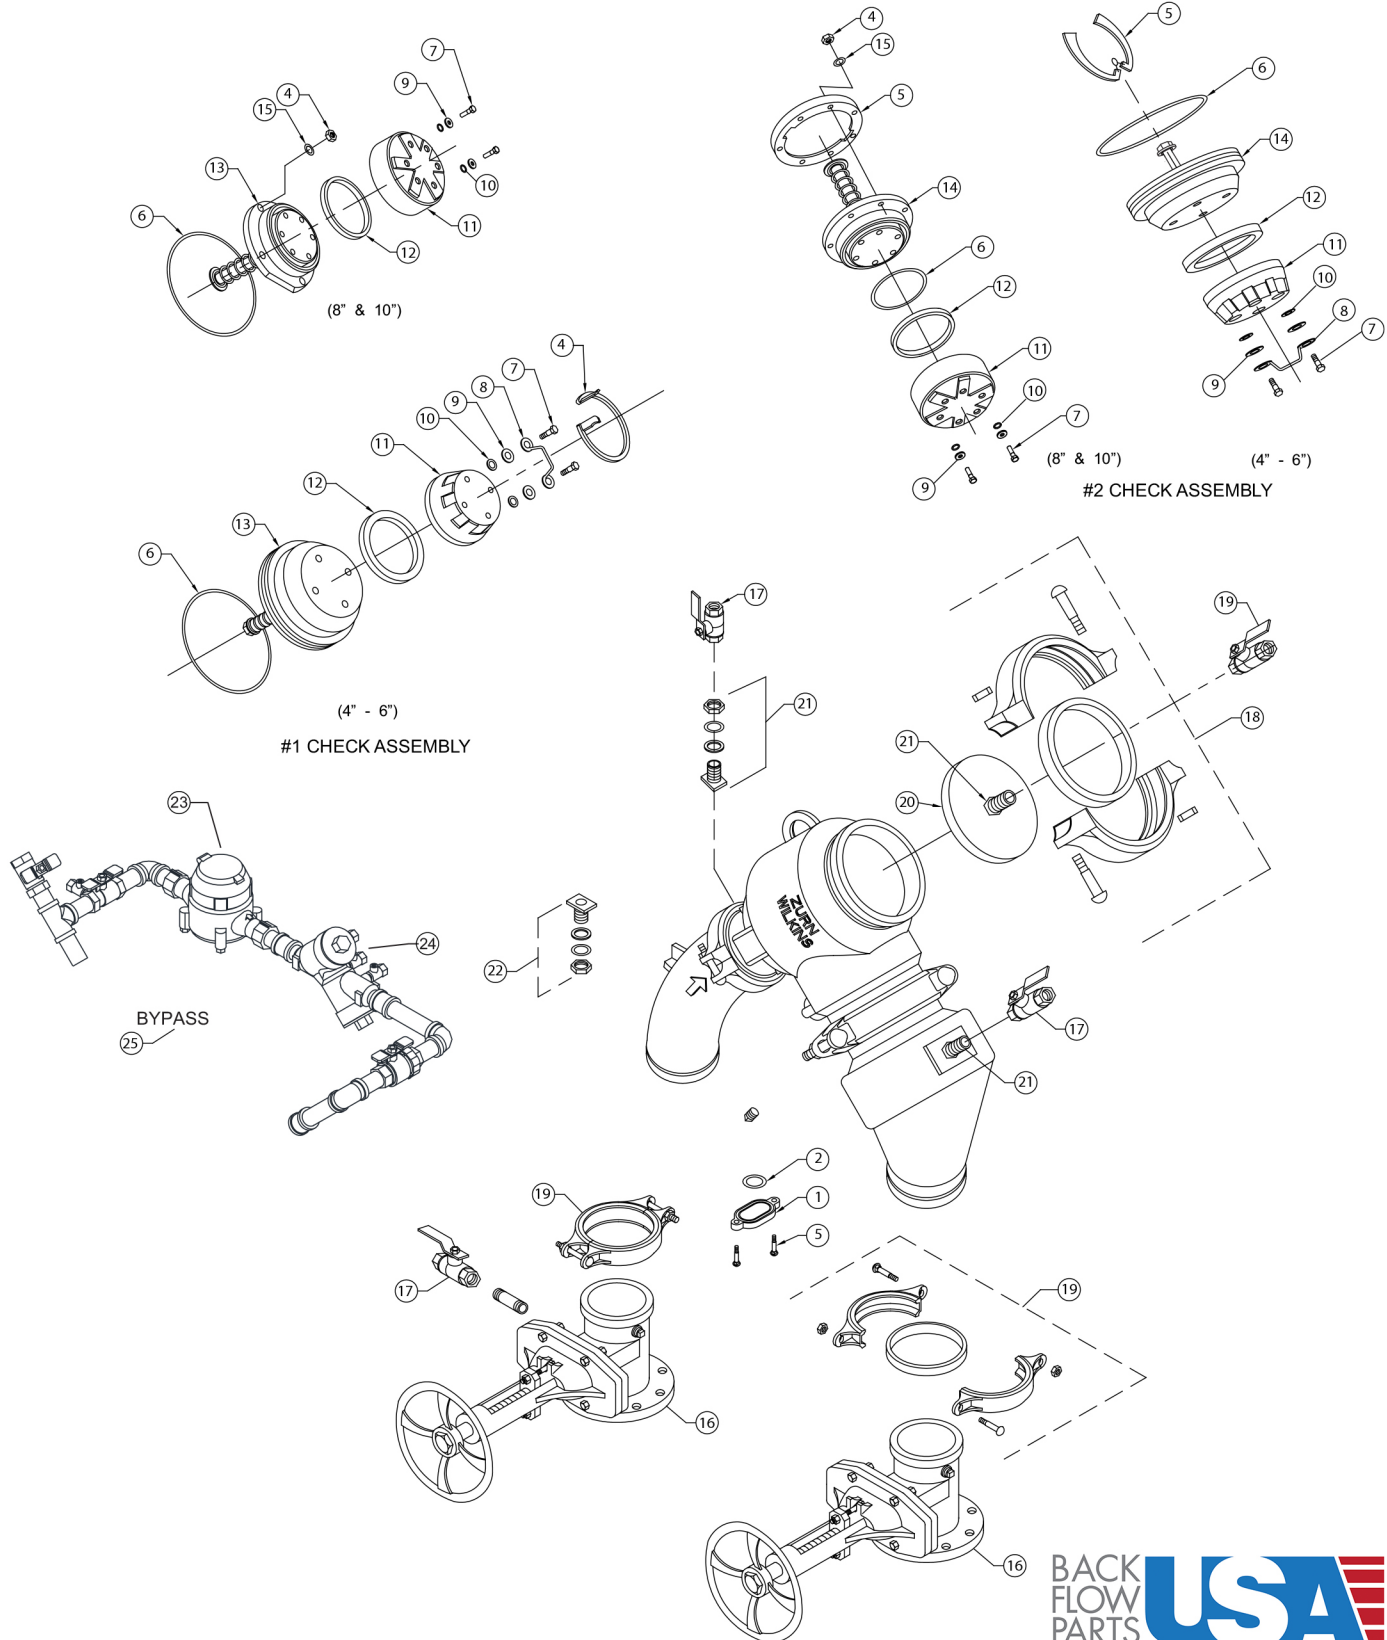

# MODEL 450DA

## Double Check Detector Assembly – Backflow Preventers 4" to 10"

### Parts Drawing

(8" & 10")

(4" - 6")

#1 CHECK ASSEMBLY

(8" & 10")

(4" - 6")

#2 CHECK ASSEMBLY

BYPASS

Item No.	Repair Kit Description
4"	
RK4-350	Standard Repair Kit, 2-1/2" - 4" 450DA
RK4-350DA	Main and Bypass Rubber Repair Kit 2-1/2" - 4" 450DA
RK4-350CK1	#1 Check Assembly Repair Kit, 2-1/2" - 4" 450DA
RK4-350CK2	#2 Check Assembly Repair Kit, 2-1/2" - 4" 450DA
RK4-350-SEAT2-ASSY	#2 Seat Assembly Repair Kit, 2-1/2" - 4" 450DA
RK4-LBF-VALVE-COVER	Valve Cover Repair Kit, 2-1/2" - 4" 450DA
BRK4-LBF-SEATIRTNR	Bulk #1 Seat Retainer Repair Kit, 2-1/2" - 4" 450DA
BRK4-LBF-SEAT2RTNR	Bulk #2 Seat Retainer Repair Kit, 2-1/2" - 4" 450DA
4" and 6"	
RK212-450-COVERPLATE	Cover Plate Repair Kit, 4" - 6" 450DA