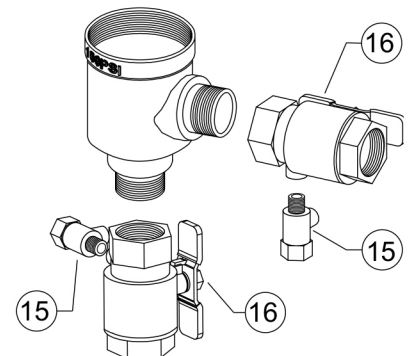

# MODEL 720A

Pressure Vacuum Breakers – 1/2" to 1"

Repair Kit Components		1/2" - 1"		
Item #	Item Description	RK1-720A	RK1-720AB	RK1-720AP
1	Screw, Canopy		● (x3)	
2	Canopy		●	
3	Bonnet		●	
4	Washer, Bonnet	●	●	
5	O-Ring, Bonnet	●	●	●
6	Load Nut and Guide	●		●
7	Load Washer	●		●
8	Disc, Upper	●		●
9	Poppet	●		●
10	Spring	●		
11	Screw, Spider	●		
12	Disc, Lower	●		
13	Guide Spider	●		
14	Nut, Hex	●		

Whole Goods (Available for individual sale)				
Item #	Item Description	1/2"	3/4"	1"
15	Test Cock		18-860XL	
16	Ball Valve, Tapped	12-850T	34-850T	1-850T

Item No.	Repair Kit Description
	<b>1/2" - 1"</b>
RK1-720A	Complete Repair Kit, 1/2 - 1" 720A
RK1-720AB	Bonnet Repair Kit, 1/2 - 1" 720A
RK1-720AP	Poppet Repair Kit, 1/2 - 1" 720A