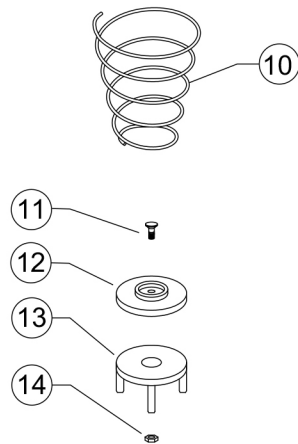

# MODEL 720A

Pressure Vacuum Breakers – 1/2" to 1"

Repair Kit Components		1/2" - 1"		
Item #	Item Description	RK1-720A	RK1-720AB	RK1-720AP
1	Screw, Canopy		● (x3)	
2	Canopy		●	
3	Bonnet		●	
4	Washer, Bonnet	●	●	
5	O-Ring, Bonnet	●	●	●
6	Load Nut and Guide	●		●
7	Load Washer	●		●
8	Disc, Upper	●		●
9	Poppet	●		●
10	Spring	●		
11	Screw, Spider	●		
12	Disc, Lower	●		
13	Guide Spider	●		
14	Nut, Hex	●		

Whole Goods (Available for individual sale)				
Item #	Item Description	1/2"	3/4"	1"
15	Test Cock		18-860XL	
16	Ball Valve, Tapped	12-850T	34-850T	1-850T

Item No.	Repair Kit Description
	<b>1/2" - 1"</b>
RK1-720A	Complete Repair Kit, 1/2 - 1" 720A
RK1-720AB	Bonnet Repair Kit, 1/2 - 1" 720A
RK1-720AP	Poppet Repair Kit, 1/2 - 1" 720A