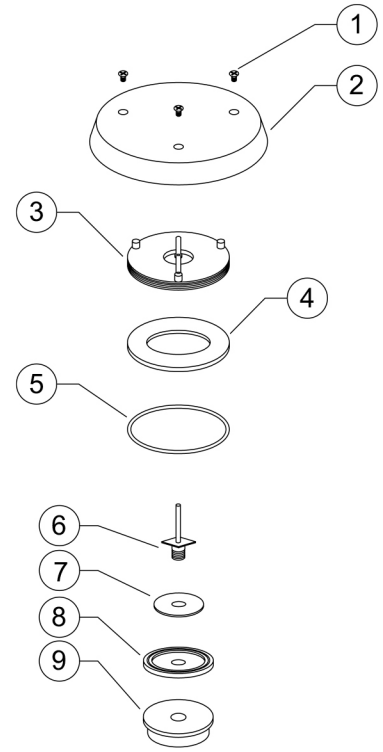

# MODEL 720A

Pressure Vacuum Breakers – 1/2" to 1"

Repair Kit Components		1/2" - 1"		
Item #	Item Description	RK1-720A	RK1-720AB	RK1-720AP
1	Screw, Canopy		● (x3)	
2	Canopy		●	
3	Bonnet		●	
4	Washer, Bonnet	●	●	
5	O-Ring, Bonnet	●	●	●
6	Load Nut and Guide	●		●
7	Load Washer	●		●
8	Disc, Upper	●		●
9	Poppet	●		●
10	Spring	●		
11	Screw, Spider	●		
12	Disc, Lower	●		
13	Guide Spider	●		
14	Nut, Hex	●		

Whole Goods (Available for individual sale)				
Item #	Item Description	1/2"	3/4"	1"
15	Test Cock		18-860XL	
16	Ball Valve, Tapped	12-850T	34-850T	1-850T

Item No.	Repair Kit Description
	<b>1/2" - 1"</b>
RK1-720A	Complete Repair Kit, 1/2 - 1" 720A
RK1-720AB	Bonnet Repair Kit, 1/2 - 1" 720A
RK1-720AP	Poppet Repair Kit, 1/2 - 1" 720A