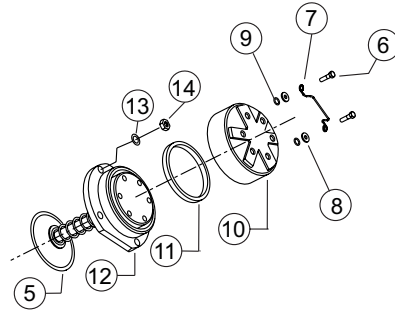

MODEL 450ST

Stainless Steel Double Check – Backflow Preventers 4" to 10"

Repair Kit Components		4"				4" and 6"	6"			8" and 10"		
Size Range		RK4-350	RK4-350AST-SEATZASSY	RK4-450STCK4	BRK4-SSLBF-SEATIRTNR	RK4-350AST-COVRPLATE	RK6-350	RK6-450STCK4	BRK6-SSLBF-SEATIRTNR	RK8-350	RK8-350-COVERPLATE	RK8-450STCK1
4"		•	•	•	•	•						
6"						•	•	•	•			
8"										•	•	•
10"										•	•	•
Item #	Item Description											
1	O-Ring, Cover Plate					•					•	
2	Relief Cover Plate					•					•	
3	Bolt, Cover Plate					•(x2)					•(x2)	
4	Seat Retainer			•	•(x6)			•	•(x6)			
5	O-Ring, Seat	•(x2)		•			•(x2)	•		•(x2)		•
6	Bolt, Poppet Retainer			•(x4)				•(x4)				•(x6)
7	Handle, Poppet Assembly			•				•				•
8	Washer			•(x4)				•(x4)				•(x6)
9	O-Ring, Retainer	•(x8)		•(x4)			•(x8)	•(x4)		•(x12)		•(x6)
10	Poppet Retainer			•				•				•
11	Seal Ring	•(x2)		•			•(x2)	•		•(x2)		•
12	Seat Assembly		•	•				•				•
13	Washer, Seat Retainer											•(x4)
14	Nut, Seat Retainer											•(x4)

Whole Goods (Available for individual sale)

Item #	Item Description	4"	6"	8"	10"
15	Gate Valve, NRS (GxG)	4-48G	6-48G	8-48G	10-48G
	Gate Valve, NRS (GxF)	4-48GXF	6-48GXF	8-48GXF	10-48GXF
	Gate Valve, OS&Y (GxG)	4-48OSYG	6-48OSYG	8-48OSYG	10-48OSYG
	Gate Valve, OS&Y (GxF)	4-48OSYGXF	6-48OSYGXF	8-48OSYGXF	10-48OSYGXF
	Butterfly Valve (GxG)	4-49G	6-49G	8-49G	10-49G
	Butterfly Valve (GxF)	4-49GXF	6-49GXF	8-49GXF	10-49GXF
16	Grooved Coupling, Cover	6-23	8-23	12-23	
17	Ball Valve, Cover	12-850MXL		34-850XL	
18	Ball Valve, Shut Off Valve	12-850XL		34-850XL	
19	Grooved Coupling, Body	4-23	6-23	8-23	10-23
20	Cover	3509ST-3	3510ST-3		3511ST-3

MODEL 450ST

Stainless Steel Double Check – Backflow Preventers 4" to 10"

Parts Drawing

CHECK ASSEMBLY FOR 8" - 10"

CHECK ASSEMBLY FOR 4" - 6"