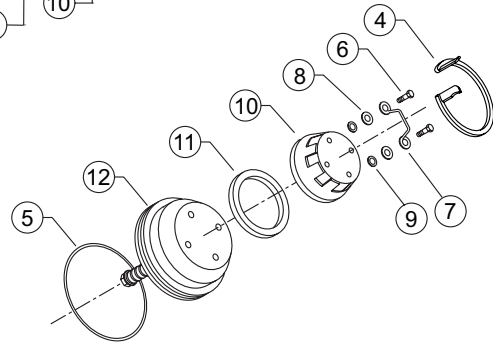

Whole Goods (Available for individual sale)

Item #	Item Description	4"	6"	8"	10"
15	Gate Valve, NRS (GxG)	4-48G	6-48G	8-48G	10-48G
	Gate Valve, NRS (GxF)	4-48GXF	6-48GXF	8-48GXF	10-48GXF
	Gate Valve, OS&Y (GxG)	4-48OSYG	6-48OSYG	8-48OSYG	10-48OSYG
	Gate Valve, OS&Y (GxF)	4-48OSYGXF	6-48OSYGXF	8-48OSYGXF	10-48OSYGXF
	Butterfly Valve (GxG)	4-49G	6-49G	8-49G	10-49G
	Butterfly Valve (GxF)	4-49GXF	6-49GXF	8-49GXF	10-49GXF
16	Grooved Coupling, Cover	6-23	8-23	12-23	
17	Ball Valve, Cover	12-850MXL		34-850XL	
18	Ball Valve, Shut Off Valve	12-850XL		34-850XL	
19	Grooved Coupling, Body	4-23	6-23	8-23	10-23
20	Cover	3509ST-3	3510ST-3		3511ST-3

Item No.	Repair Kit Description
4"	
RK4-350	Rubber Kit, 4"
RK4-350AST-SEATZASSY	#1 and #2 Seat Assembly Kit, 4"
RK4-450STCK4	#1 and #2 Check Assembly Kit, 4"
BRK4-SSLBF-SEATIRTNR	Bulk Seat Retainer Kit, 4"
4" and 6"	
RK4-350AST-COVRPLATE	Cover Plate Kit, 4" and 6"
6"	
RK6-350	Rubber Kit, 6"
RK6-450STCK4	#1 and #2 Check Assembly Kit, 6"
BRK6-SSLBF-SEATIRTNR	Bulk Seat Retainer Kit, 6" 450ST
8" and 10"	
RK8-350	Rubber Kit, 8" - 10"
RK8-350-COVERPLATE	Cover Plate Kit, 8" - 10"
RK8-450STCK1	#1 and #2 Check Assembly Kit, 8" - 10"

MODEL 450ST

Stainless Steel Double Check – Backflow Preventers 4" to 10"

Parts Drawing

CHECK ASSEMBLY FOR 8" - 10"

CHECK ASSEMBLY FOR 4" - 6"