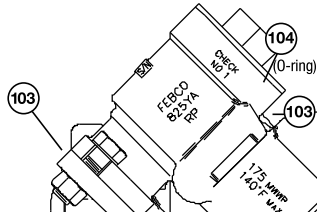

**825-Y, -YS, -YA, -YR, -YAR & YAS
LF825Y and LF825YA
3/4" - 2" Reduced Pressure
Zone Assembly**

Ordering Code	Style	Size	List Price
Check Rubber Kit			
905042	Y, YA, YAR	3/4"-1 1/4"	\$ 35.00
905053	Y, YA, YAR	1 1/2" & 2"	55.75
905042S	YS, YAS	3/4"-1 1/4"	35.00
905053S	YS, YAS	1 1/2" & 2"	55.75
Kit Includes: Items 8, 10, 2 ea.			
Relief Valve Rubber Kit			
905043	Y, YA, YAR	3/4"-1 1/4"	61.00
905054	Y, YA, YAR	1 1/2" & 2"	106.00
905043S	YS, YAS	3/4"-1 1/4"	61.00
905054S	YS, YAS	1 1/2" & 2"	106.00
Complete Rubber Kit			
905111	Y, YA, YAR	3/4"-1 1/4"	76.75
905112	Y, YA, YAR	1 1/2" & 2"	154.50
Kit Includes: Both checks & relief valve. Items 3, 4, 5, 8, 10, 17, 22, 24, 25, 102, 104			
Single Check Kit			
905044	Y, YA, YAR	3/4"-1 1/4"	95.25
905055	Y, YA, YAR	1 1/2" & 2"	142.00
905044S	YS, YAS	3/4"-1 1/4"	100.50
905055S	YS, YAS	1 1/2" & 2"	146.50
Each valve has two checks. (Items 8-12, 1 ea.)			
Relief Valve Kit			
905045	ALL	3/4"-1 1/4"	295.50
905056	ALL	1 1/2" & 2"	448.50
Kit Includes: Items 17-27			
Check Valve Cover Kit			
905616	ALL	3/4"-1"	67.25
905617	ALL	1 1/2" & 2"	149.00
Relief Valve Cover Kit			
905621	ALL	3/4"-1"	192.50
905622	ALL	1 1/2" & 2"	217.50

Ordering Code	Style	Size	List Price
Relief Valve Seat Ring Kit			
905113	Y, YA	3/4"-1 1/4"	\$ 61.00
905114	YS, YA	1 1/2" & 2"	84.50
Kit Includes: Items 101, 102. (N/A for 1 1/2" size)			
Relief Valve Seat Ring Kit			
905417	Y, YA	3/4"-1"	85.75
905418	YS, YA	1 1/2" & 2"	119.00
Kit Includes: Items 101, 102. (N/A for 1 1/4" size)			
Check Valve Seat Ring			
905280	YR, YAR	3/4"-1 1/4"	48.25
905281	Y, YA†	1 1/2" & 2"	55.75
Kit Includes: Items Seat Ring & O-ring			
Check Valve Seat Ring			
905419	YR, YAR	3/4"-1 1/4"	83.00
905420	Y, YA†	1 1/2" & 2"	114.50
Kit Includes: Items Seat Ring & O-ring			
#1 Check Springs (inlet)			
630125	ALL	3/4"-1 1/4"	43.25
630137	ALL	1 1/2" & 2"	76.75
#2 Check Springs (outlet)			
630115	ALL	3/4"-1 1/4"	22.75
630118	ALL	1 1/2" & 2"	53.25