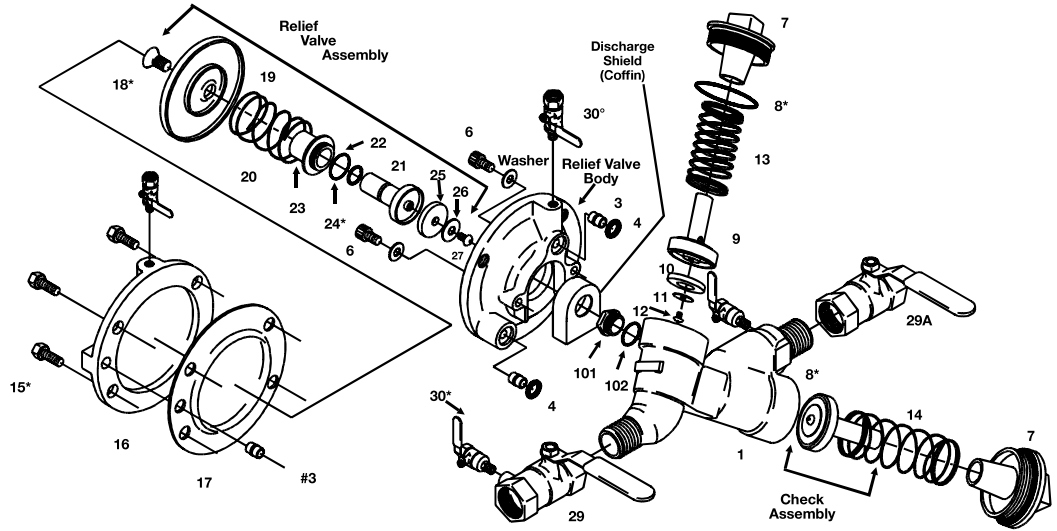

**825-Y, -YS, -YA, -YR, -YAR & YAS
LF825Y and LF825YA
3/4" - 2" Reduced Pressure
Zone Assembly**

Ordering Code	Style	Size	List Price
Check Rubber Kit			
905042	Y, YA, YAR	3/4"-1 1/4"	\$ 35.00
905053	Y, YA, YAR	1 1/2" & 2"	55.75
905042S	YS, YAS	3/4"-1 1/4"	35.00
905053S	YS, YAS	1 1/2" & 2"	55.75
Kit Includes: Items 8, 10, 2 ea.			
Relief Valve Rubber Kit			
905043	Y, YA, YAR	3/4"-1 1/4"	61.00
905054	Y, YA, YAR	1 1/2" & 2"	106.00
905043S	YS, YAS	3/4"-1 1/4"	61.00
905054S	YS, YAS	1 1/2" & 2"	106.00
Complete Rubber Kit			
905111	Y, YA, YAR	3/4"-1 1/4"	76.75
905112	Y, YA, YAR	1 1/2" & 2"	154.50
Kit Includes: Both checks & relief valve. Items 3, 4, 5, 8, 10, 17, 22, 24, 25, 102, 104			
Single Check Kit			
905044	Y, YA, YAR	3/4"-1 1/4"	95.25
905055	Y, YA, YAR	1 1/2" & 2"	142.00
905044S	YS, YAS	3/4"-1 1/4"	100.50
905055S	YS, YAS	1 1/2" & 2"	146.50
Each valve has two checks. (Items 8-12, 1 ea.)			
Relief Valve Kit			
905045	ALL	3/4"-1 1/4"	295.50
905056	ALL	1 1/2" & 2"	448.50
Kit Includes: Items 17-27			
Check Valve Cover Kit			
905616	ALL	3/4"-1"	67.25
905617	ALL	1 1/2" & 2"	149.00
Relief Valve Cover Kit			
905621	ALL	3/4"-1"	192.50
905622	ALL	1 1/2" & 2"	217.50

Ordering Code	Style	Size	List Price
Relief Valve Seat Ring Kit			
905113	Y, YA	3/4"-1 1/4"	\$ 61.00
905114	YS, YA	1 1/2" & 2"	84.50
Kit Includes: Items 101, 102. (N/A for 1 1/2" size)			
Relief Valve Seat Ring Kit			
905417	Y, YA	3/4"-1"	85.75
905418	YS, YA	1 1/2" & 2"	119.00
Kit Includes: Items 101, 102. (N/A for 1 1/4" size)			
Check Valve Seat Ring			
905280	YR, YAR	3/4"-1 1/4"	48.25
905281	Y, YA†	1 1/2" & 2"	55.75
Kit Includes: Items Seat Ring & O-ring			
Check Valve Seat Ring			
905419	YR, YAR	3/4"-1 1/4"	83.00
905420	Y, YA†	1 1/2" & 2"	114.50
Kit Includes: Items Seat Ring & O-ring			
#1 Check Springs (inlet)			
630125	ALL	3/4"-1 1/4"	43.25
630137	ALL	1 1/2" & 2"	76.75
#2 Check Springs (outlet)			
630115	ALL	3/4"-1 1/4"	22.75
630118	ALL	1 1/2" & 2"	53.25